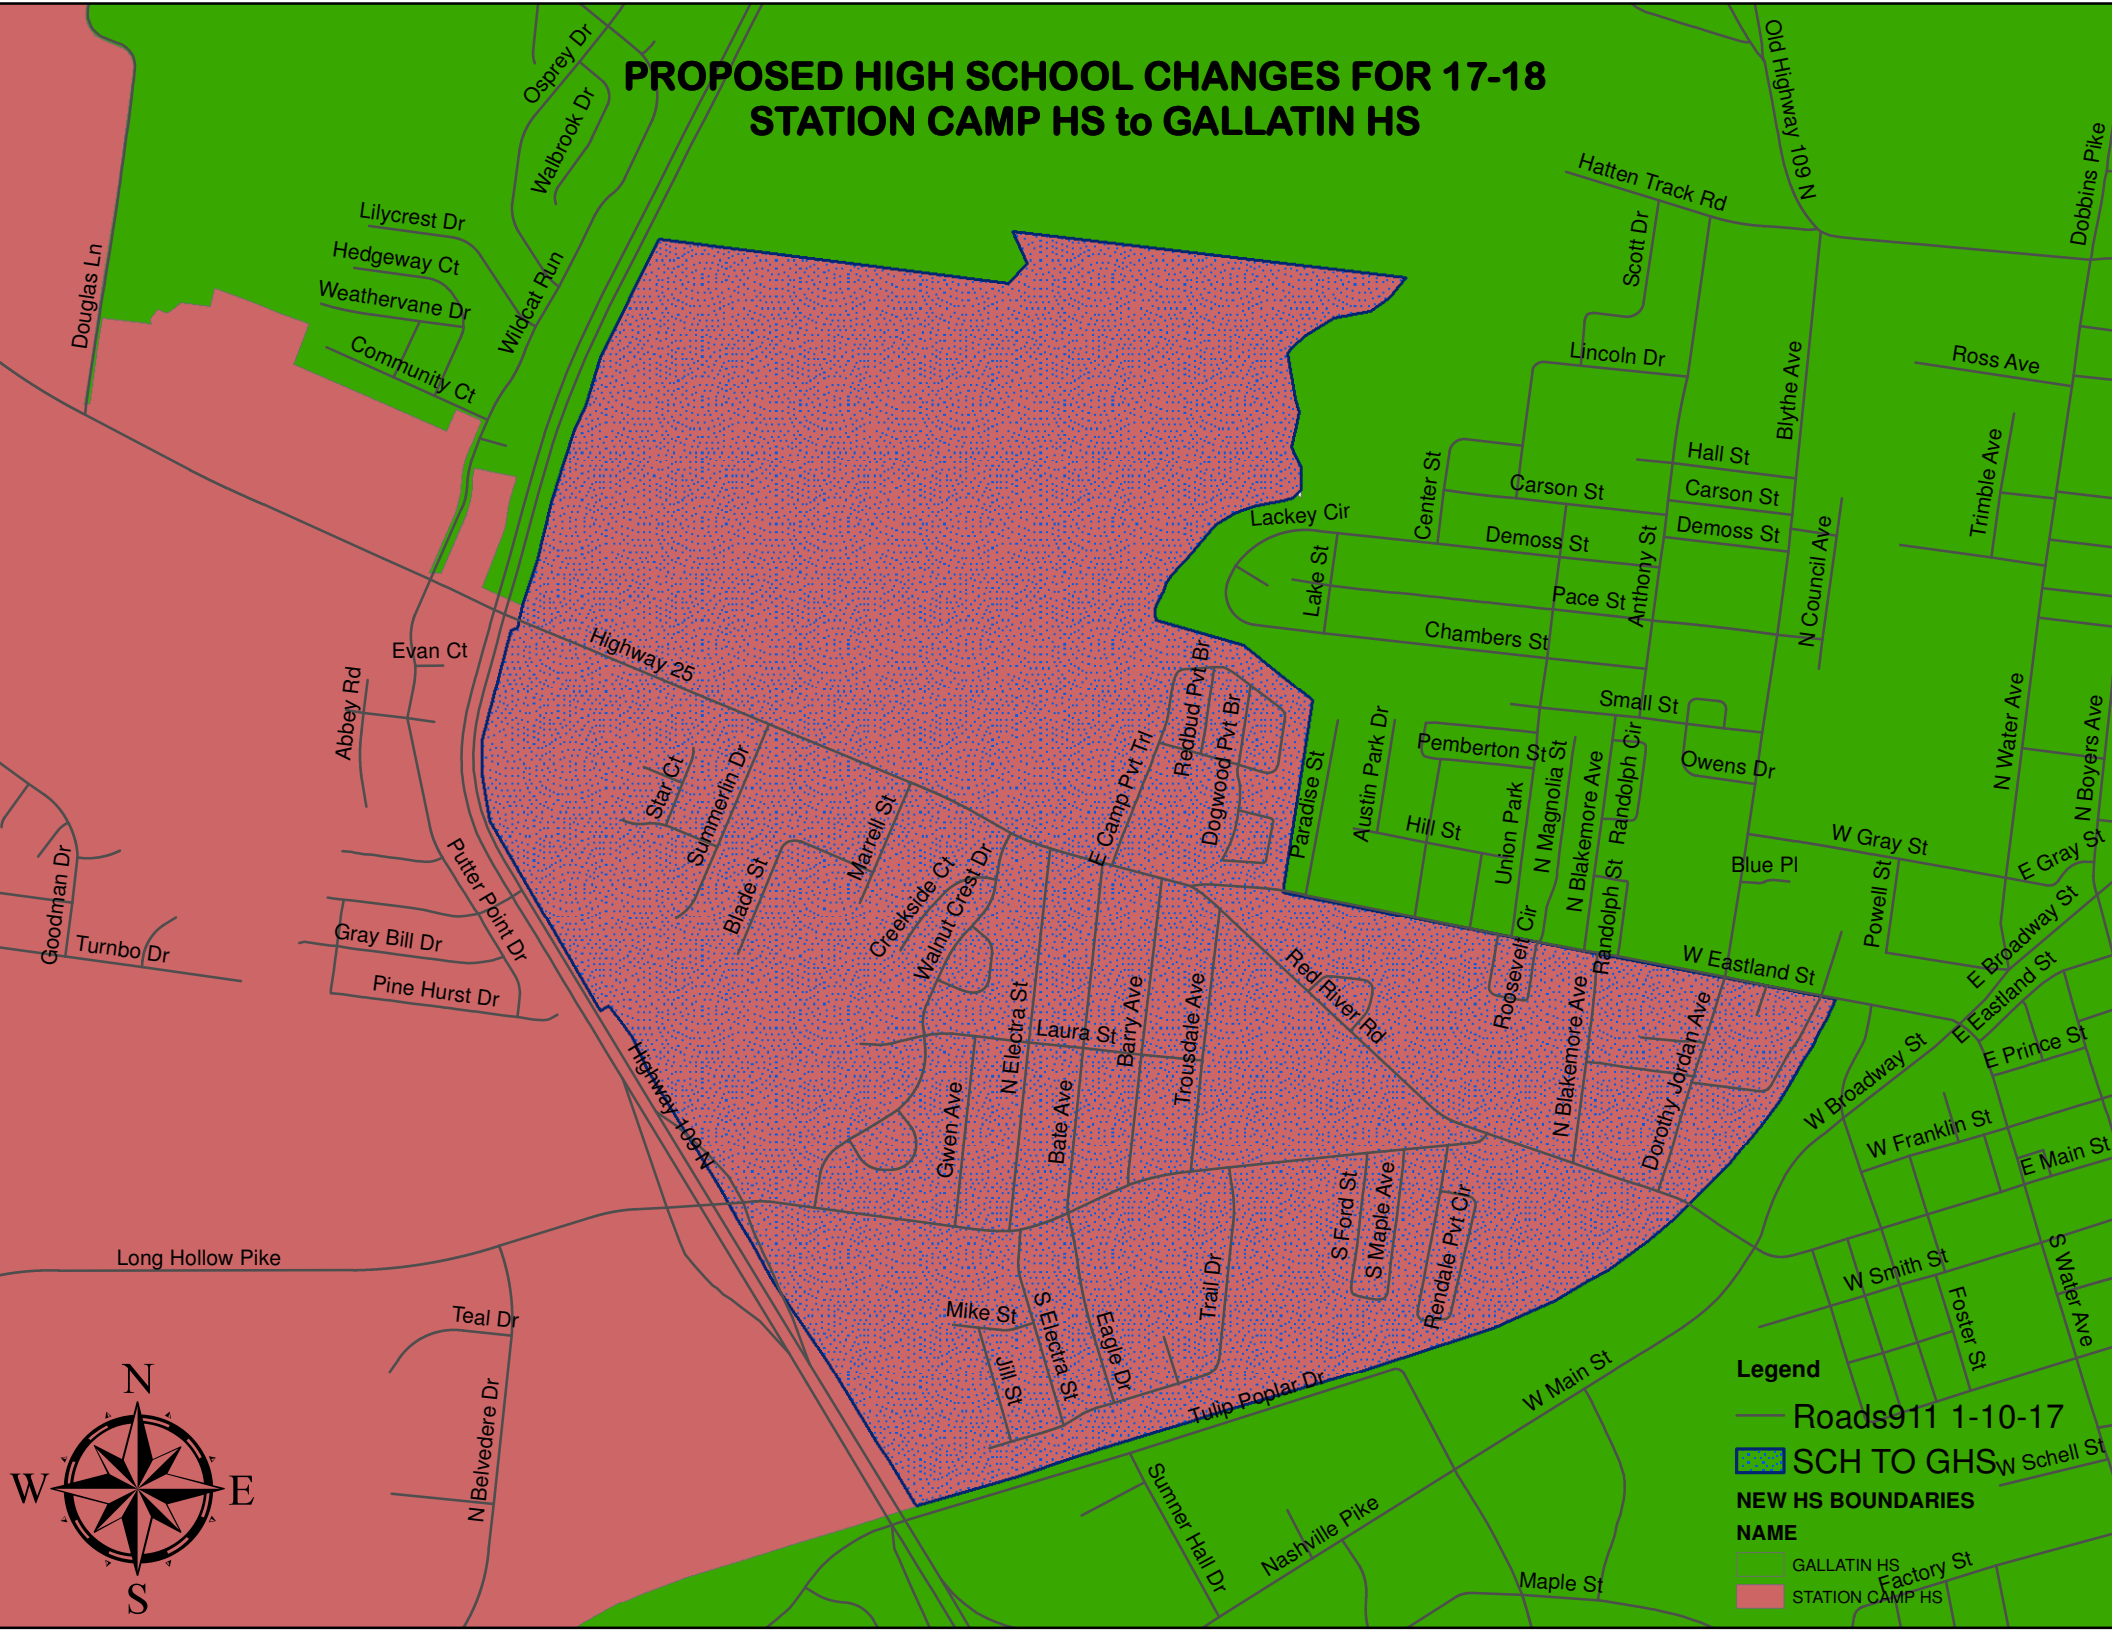

PROPOSED HIGH SCHOOL CHANGES FOR 17-18 STATION CAMP HS to GALLATIN HS

Legend

- Roads 911 1-10-17
- SCH TO GHS
- NEW HS BOUNDARIES**
- NAME**
- GALLATIN HS
- STATION CAMP HS