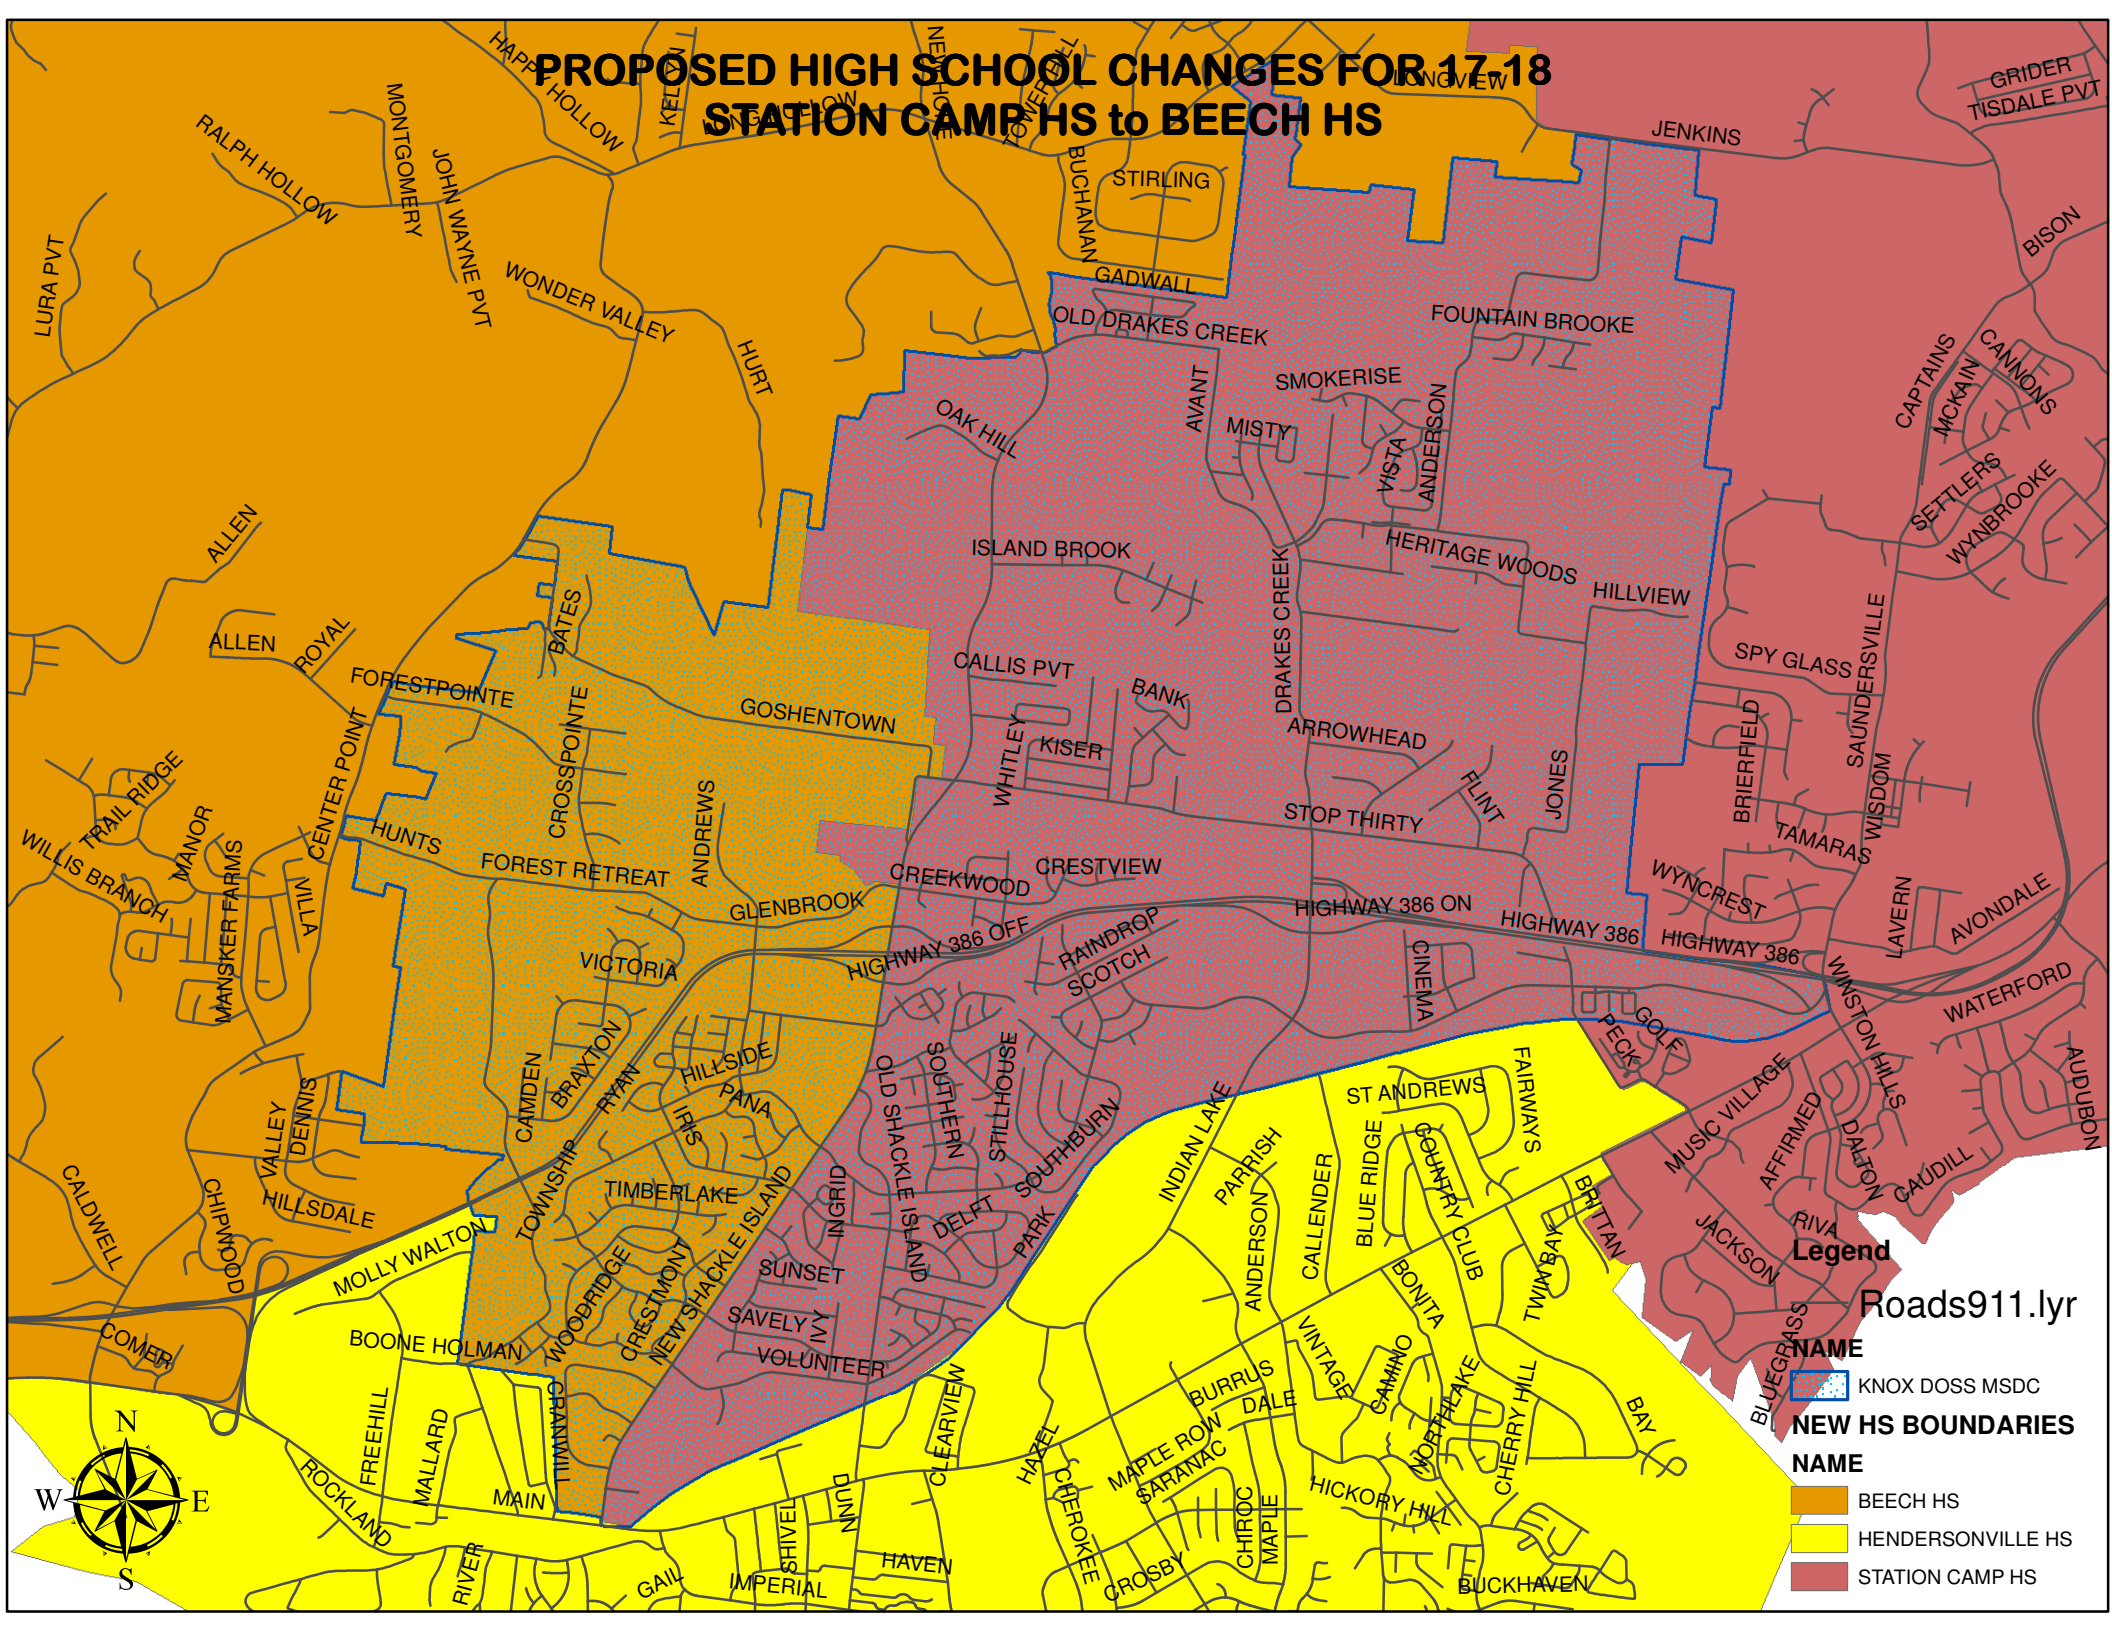

# PROPOSED HIGH SCHOOL CHANGES FOR 17-18

## STATION CAMP HS to BEECH HS

**Legend**

Roads911.lyr

**NAME**

- KNOX DOSS MSDC
- NEW HS BOUNDARIES

**NAME**

- BEECH HS
- HENDERSONVILLE HS
- STATION CAMP HS