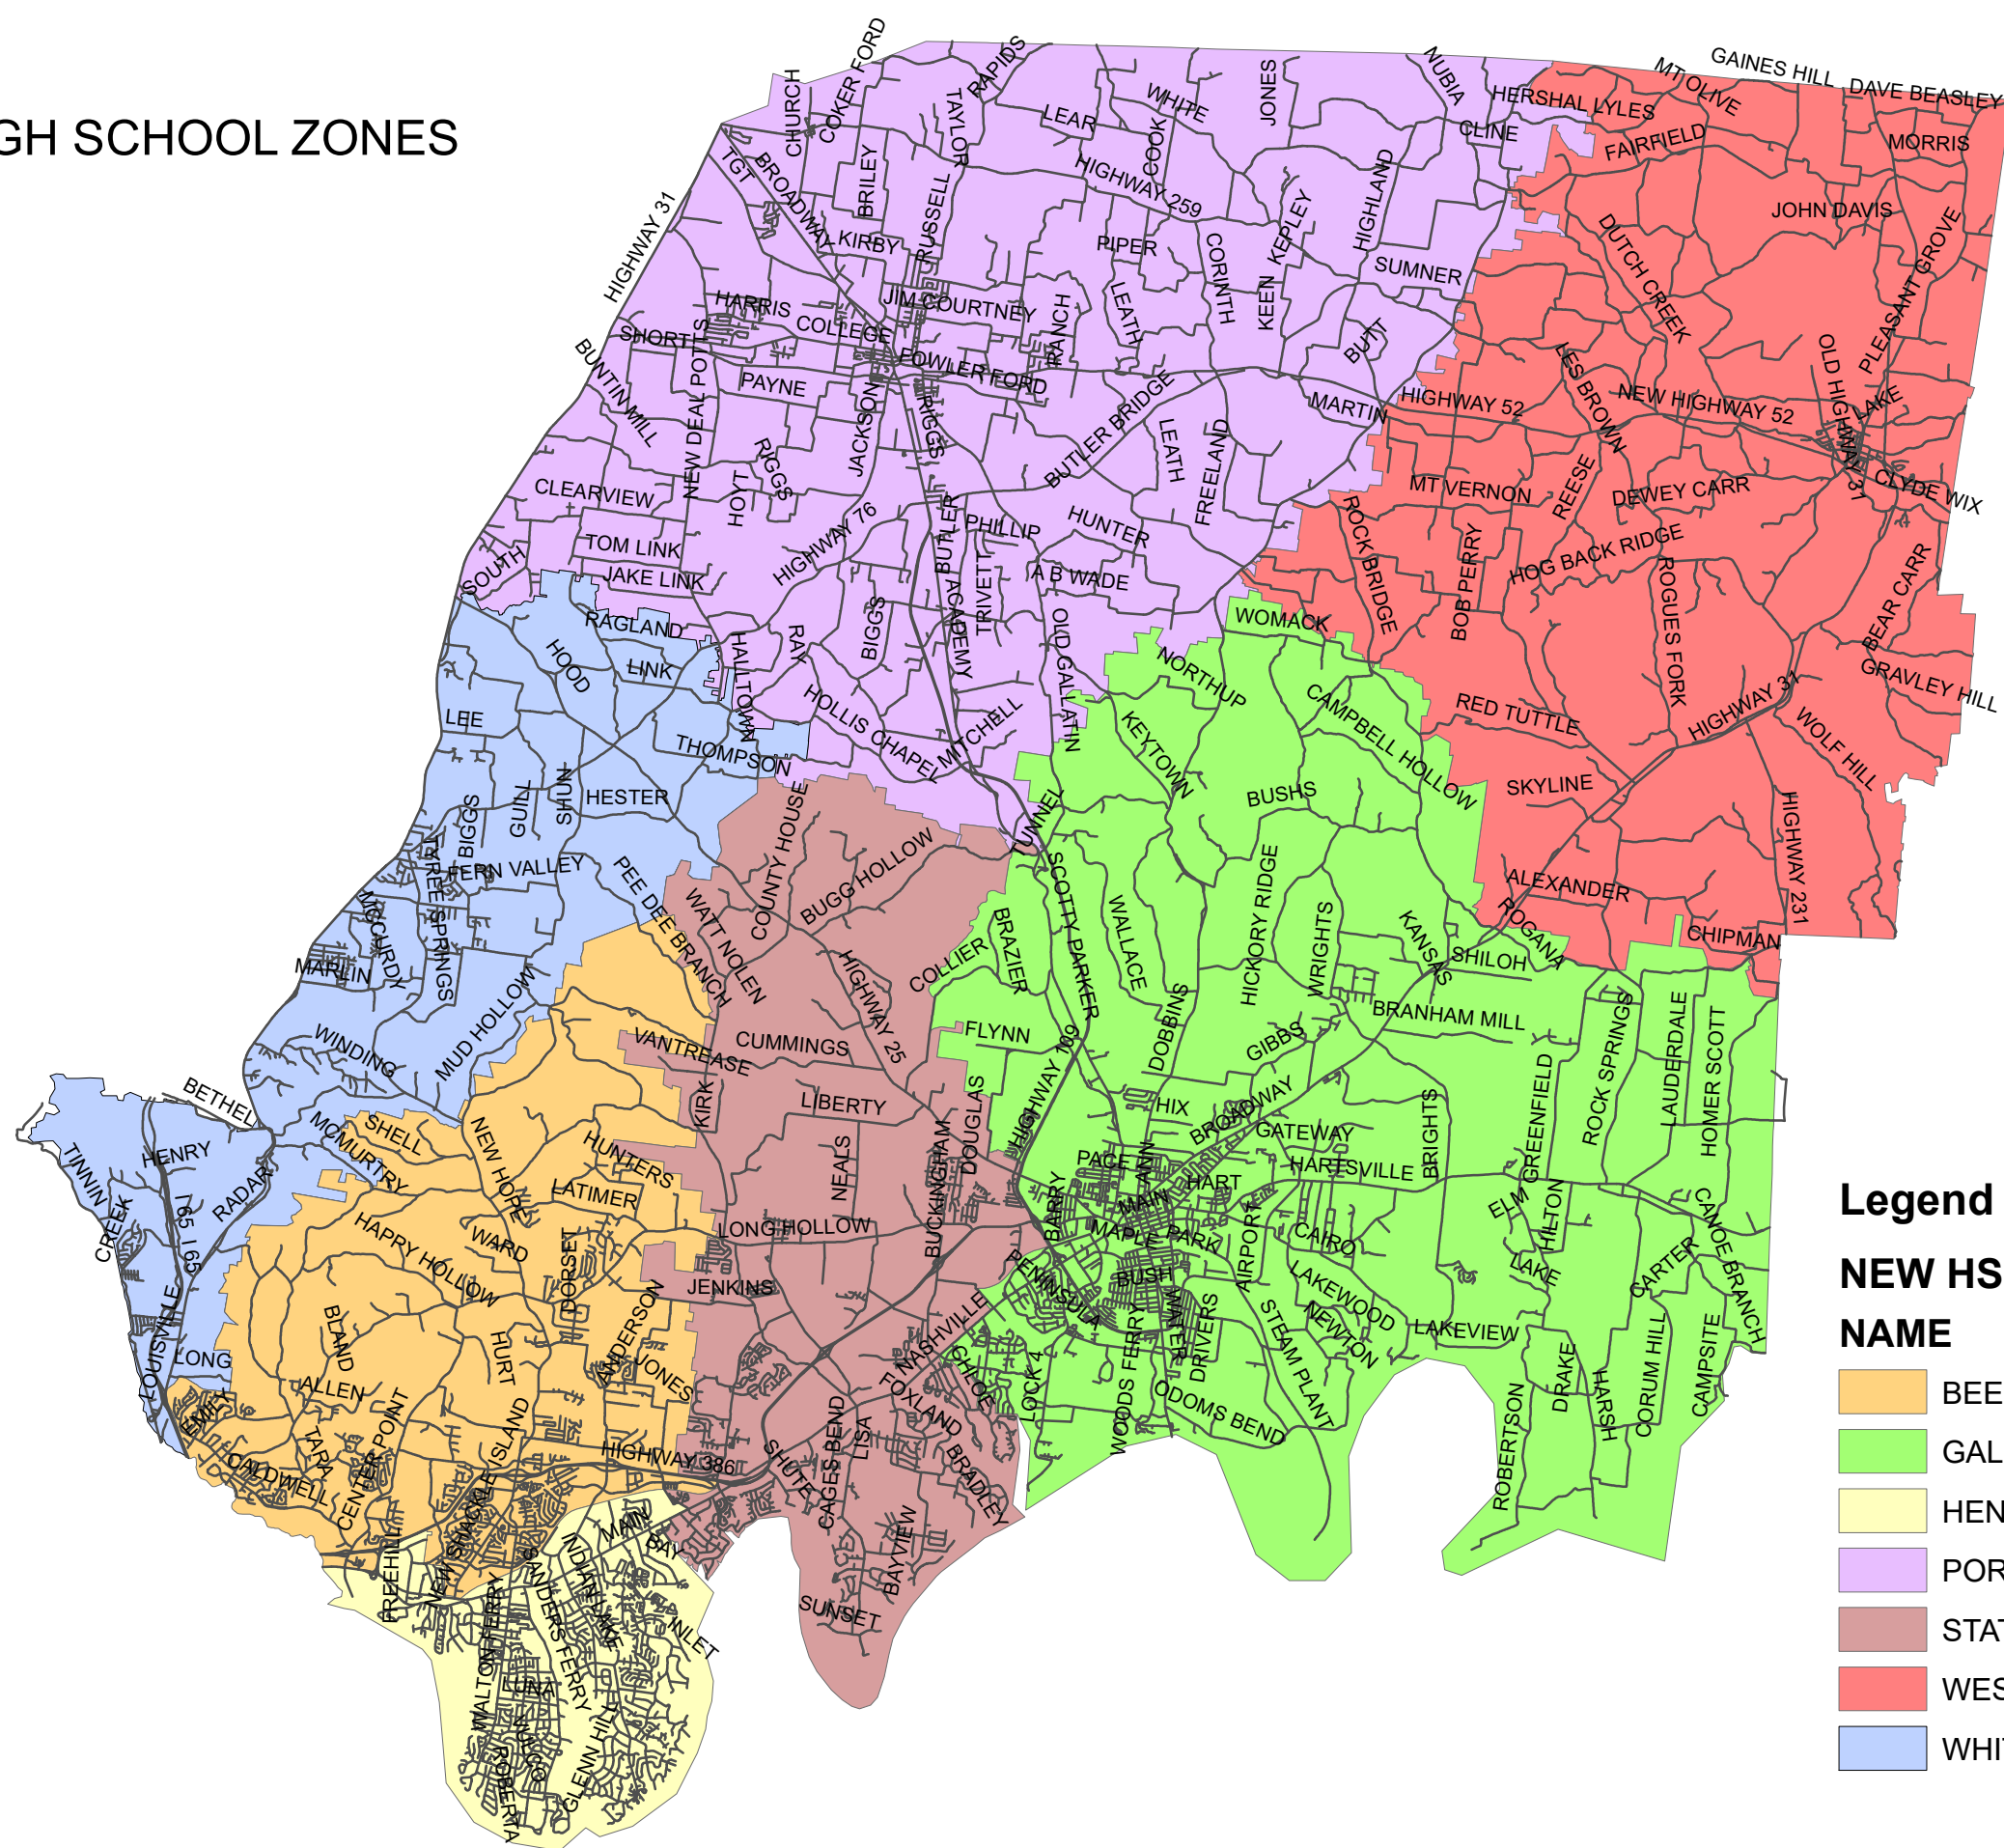

ALL HIGH SCHOOL ZONES

Legend

NEW HS BOUNDARIES NAME

- BEECH HS
- GALLATIN HS
- HENDERSONVILLE HS
- PORTLAND HS
- STATION CAMP HS
- WESTMORELAND HS
- WHITE HOUSE HS